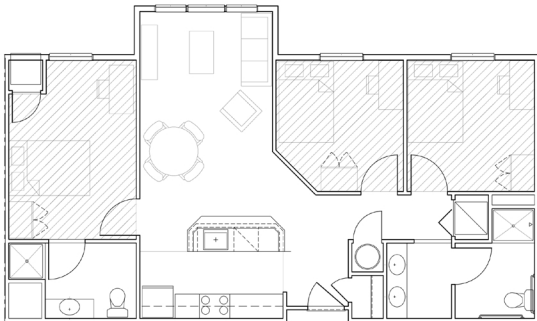

230 E. Rosedale Ave. West Chester, PA 19380

For Leasing Information:

Contact Dolores Freedman, Property Manager
610-430-6256

THREE BEDROOM

Included in Rent

- Cable
- High Speed Internet Access
- HD TV & Channel Line Up
- Air Conditioning and Heat
- Electricity
- Washer/Dryer in Each Apartment
- Water
- Fitness Center
- Trash Removal